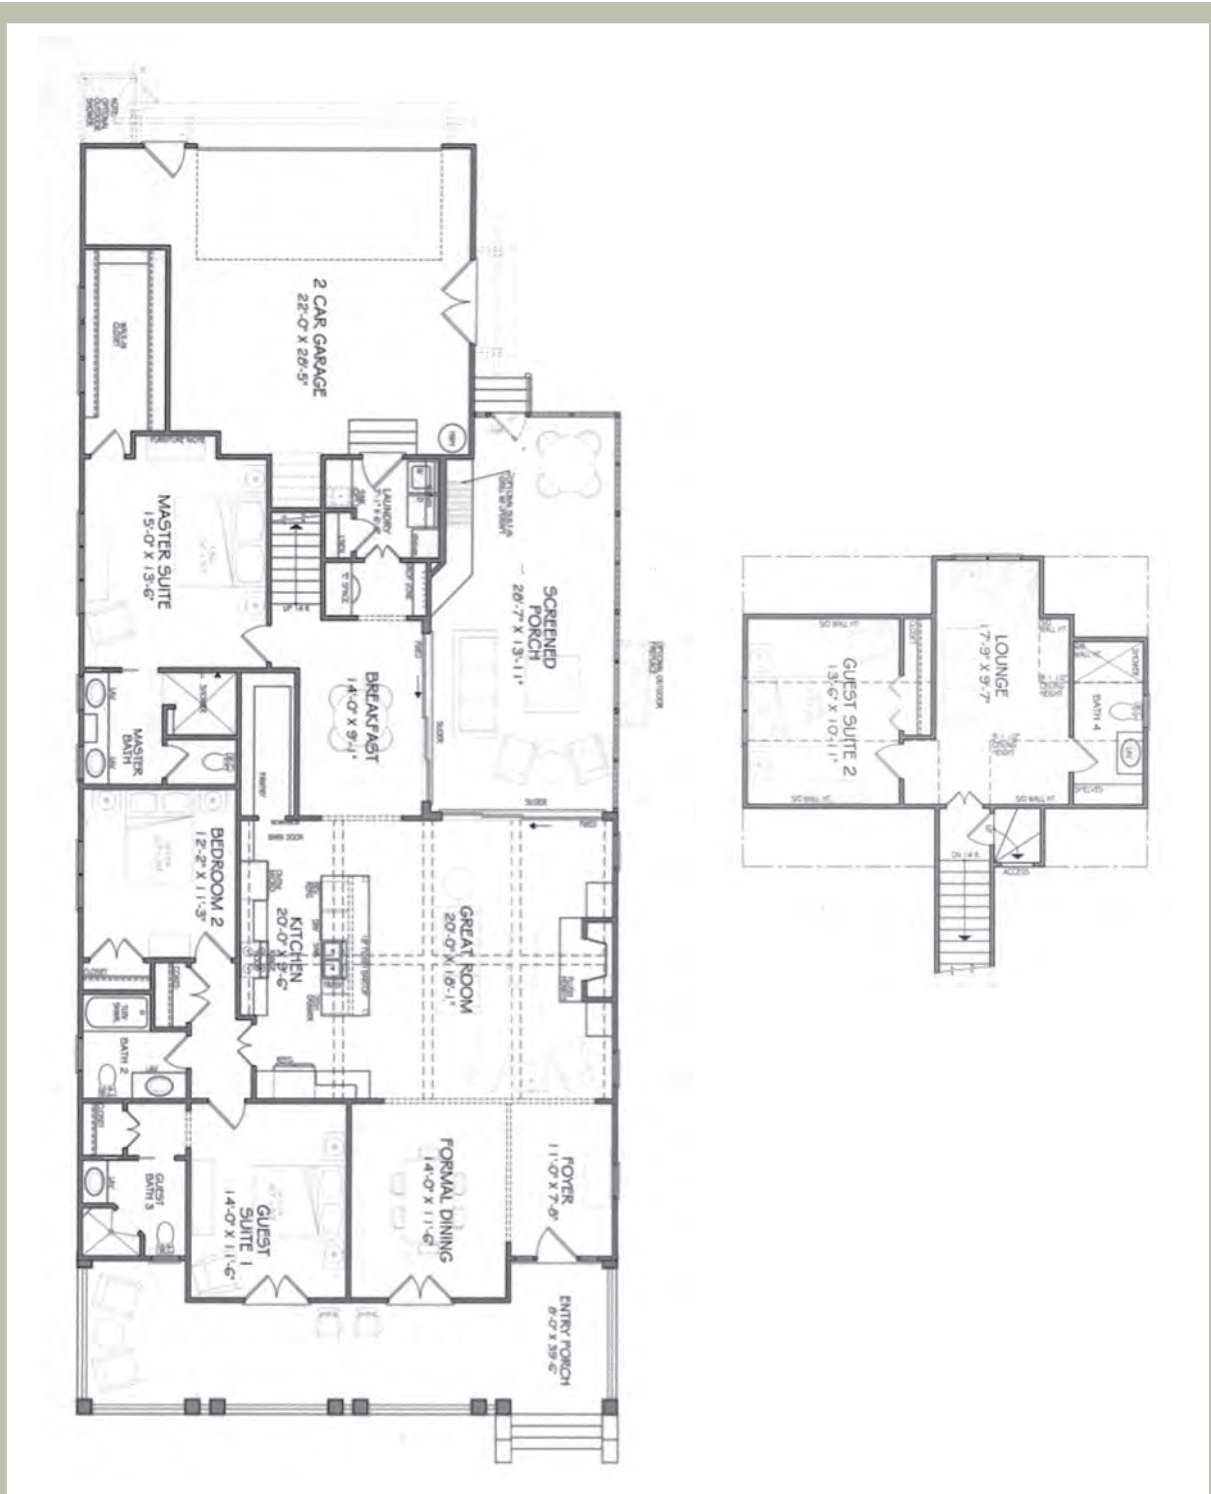

SMITH CREEK

live better

HAGOOD HOMES

Heated Square Footage: 2,580
 4 Bedrooms / 4 Baths: 3 Bedrooms on Main Level • Guest Suite w Lounge & Full Bath on Second Floor
 Formal Dining • Screened Porch w Optional Outdoor Fireplace
 Attached 2 Car Garage
 © copyright Hagood Homes

SMITH CREEK