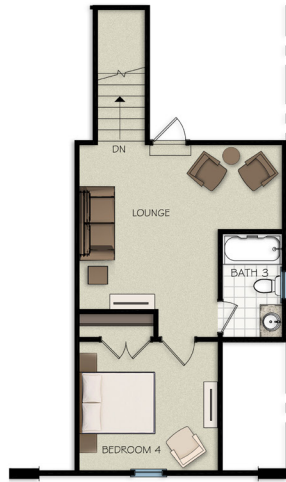

## ISLANDER COVE I

4 Bedrooms  
3 Baths  
2320 Square Feet

*The Cove Collection*  
at COMPASS POINTE

910.444.1499

[www.HagoodHomes.com](http://www.HagoodHomes.com)

[JoshA@hagoodhomes.com](mailto:JoshA@hagoodhomes.com)

# ISLANDER COVE I - *The Cove Collection at Compass Pointe*

Upper Floor plan

First Floor Heated Square Footage: 1900  
Second Floor Heated Square Footage: + 420  
Total Heated Square Footage: 2320  
Width 44'6" • Depth 64'6"