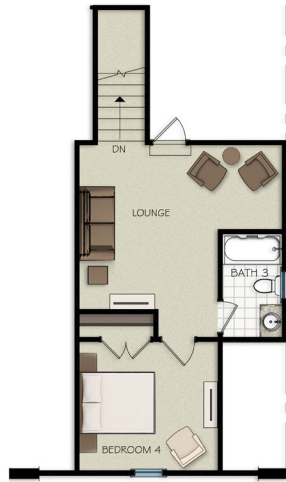

ISLANDER COVE II

4 Bedrooms
3 Baths
2320 Square Feet

The Cove Collection
at COMPASS POINTE

910.444.1499

www.HagoodHomes.com

JoshA@hagoodhomes.com

HAGOOD | HOMES

established 1996

ISLANDER COVE II - *The Cove Collection at Compass Pointe*

Upper Floor plan

First Floor Heated Square Footage: 1900
Second Floor Heated Square Footage: + 420
Total Heated Square Footage: 2320
Width 44'6" • Depth 64'6"