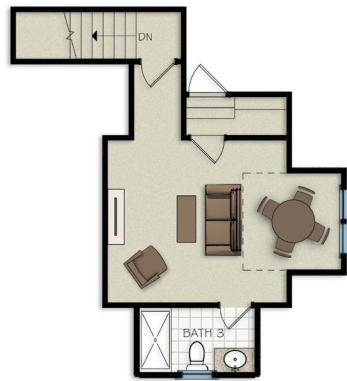

PEBBLE COVE II

4 Bedrooms
3 Baths
2188 Square Feet

Catherine's Cove

910.444.1122

www.HagoodHomes.com

hannaht@hagoodhomes.com

HAGOOD | HOMES

established 1996

PEBBLE COVE II - Catherine's Cove

Upper Floor plan

First Floor Heated Square Footage: 1865
Upper Floor Heated Square Footage: + 337
Total Heated Square Footage: 2202
Width 46'0" • Depth 59'0"

© copyright Hagood Homes