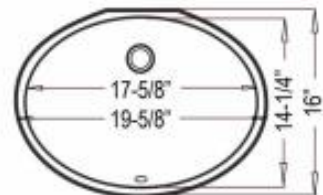

# UNDER-MOUNT SINK OPTIONS

**SCOOP**

**LOTUS**

Front View

Side View

Top View

Top View

**Upgrade**