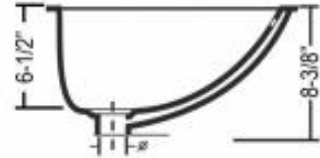

# UNDER-MOUNT SINK OPTIONS

**SCOOP**

**LOTUS**

Front View

Side View

Top View

Top View

**Upgrade**