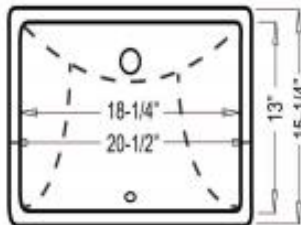

# UNDER-MOUNT SINK OPTIONS

**SCOOP**

**LOTUS**

Front View

Side View

Top View

Top View

**Upgrade**