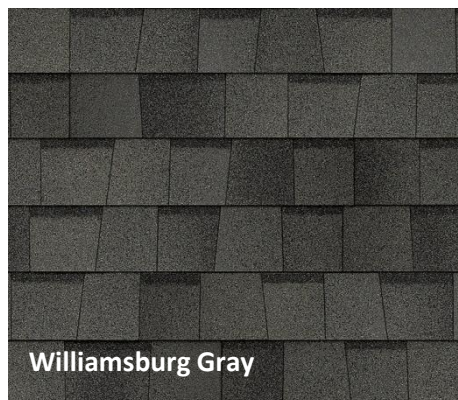

Included Shingle Colors

Included Brick

Dover White

Northampton

Old South

Southampton

Bessemer Grey