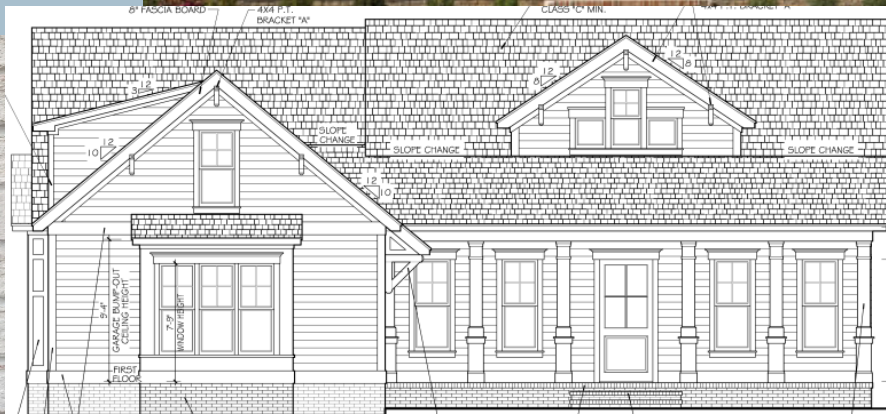

Front Door:
PPG 13-18
Pinot Noir

Exterior

PPG 1152-3
Graceful

Roof:
Williamsburg Gray

Brick:
Dover White