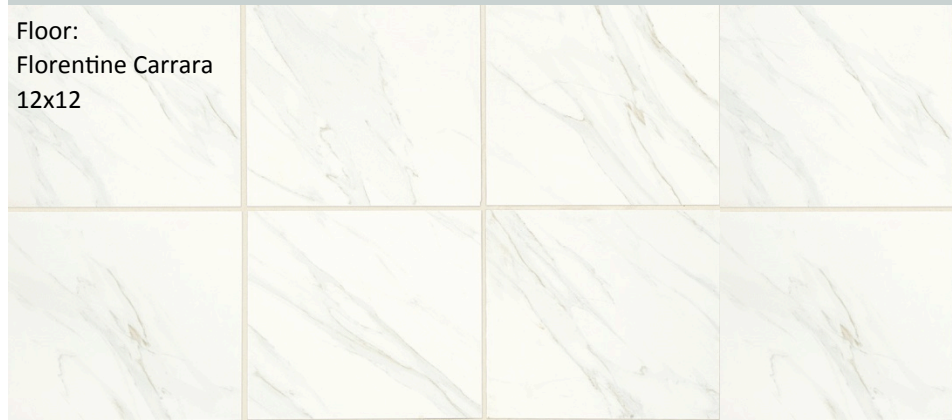

Laundry

PPG 1036-2

Winter Chill

Floor:
Florentine Carrara
12x12