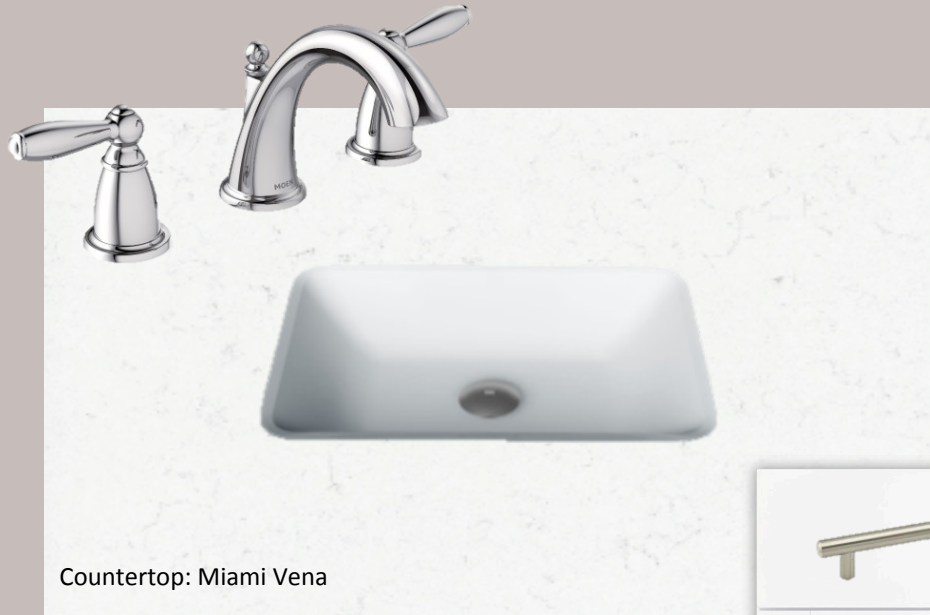

Whiskers

Countertop: Colonial White

Backsplash: CWC White

Cab. Color: White

Floor:
Croft Oak Fawn

Master Bath

PPG 1004-3

Hush

Shower Wall:
Danya Cove
10x14

Tub Insert

Floor:
Danya Cove
12x24

Cab. Color: Weathered

Bath 3

PPG 1004-3

Hush

Countertop: Miami Vena