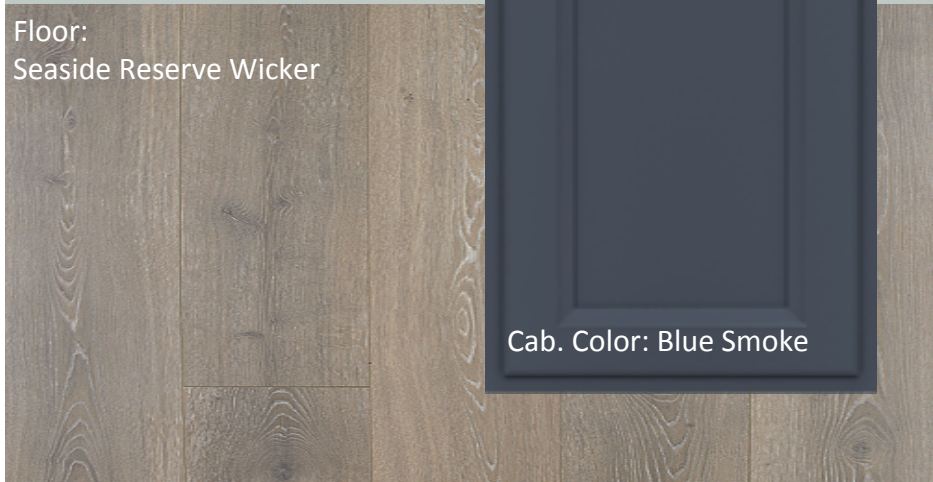

Brick:
Souhtampton

Kitchen

PPG 1036-2

Winter Chill

Countertop:
New White Wave Granite

Backsplash:
Elect Grey EL32

Cab. Color: White

Floor:
Seaside Reserve Wicker

Countertop: Miami Vena

***Fiberglass
Shower Insert**

Cab. Color: White

Floor:
Danya Cove
DY02 12x12

Half Bath

PPG 10-08
Gale Force

Countertop: Miami Vena

Floor:
Seaside Reserve Wicker

Cab. Color: Blue Smoke

Laundry

PPG 1025-3
Whiskers

Floor:
Danya Cove
DY02 12x12

Master Bedroom

PPG 1025-3

Whiskers

Floor: