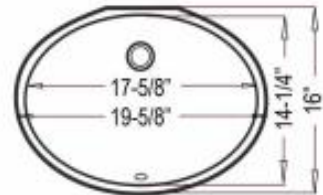

Included Under-Mount Sink Options For Bathrooms

Front View

Side View

Top View

Top View

Included Kitchen Sink Options:

Stainless Steel 50/50

Stainless Steel Single Bowl