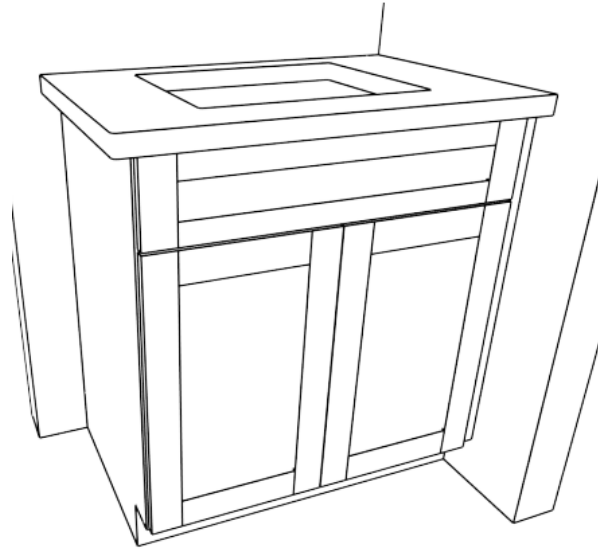

Hand Towel Ring

24" Towel Bar

OR

Robe Hook

Pivot Toilet Paper Holder

Half Bath Options:

Option 1. Half Bath Cabinet

Option 2. Half Bath Pedestal Sink

PROFLO Lisbon Valley 24" Oval Sink With Single Faucet Hole

Included Bathroom Mirrors

Master Bath: Lighted Mirrors

Guest Baths: Framed Mirror