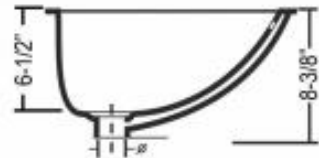

Included Under-Mount Sink Options For Bathrooms

Front View

Side View

Top View

Top View

Included Kitchen Sink Options:

Stainless Steel 50/50

Stainless Steel Single Bowl