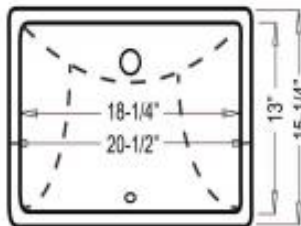

Included Under-Mount Sink Options For Bathrooms

Front View

Side View

Top View

Top View

Included Kitchen Sink Options:

Stainless Steel 50/50

Stainless Steel Single Bowl