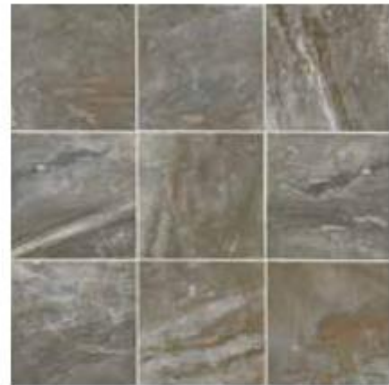

## ***Danya Collection:***

**GLAZED PORCELAIN FLOOR TILE** 12x12 or 12x24

STREAM DY01

COVE DY02

BASIN DY04

**GLAZED CERAMIC WALL TILE**

STREAM DY01

COVE DY02